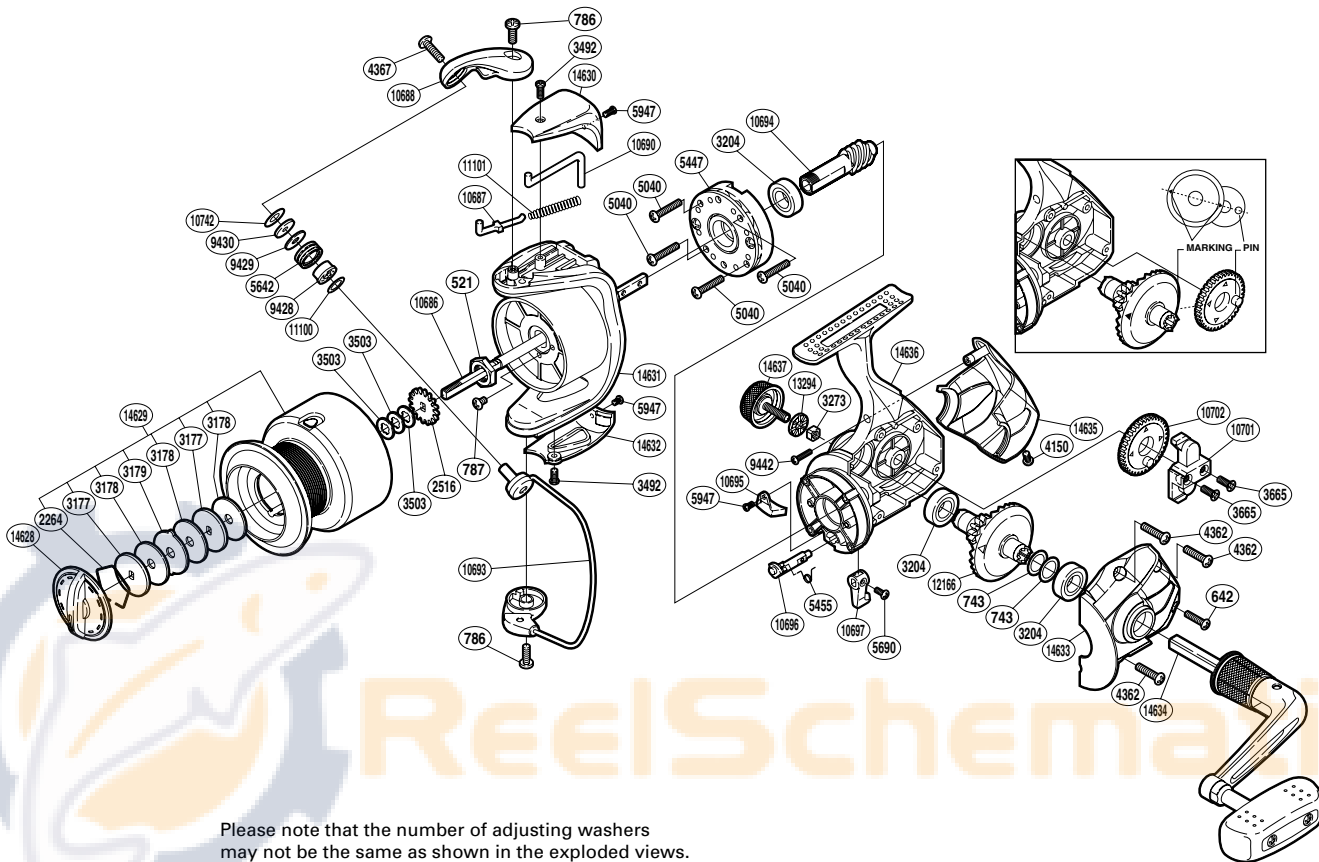

SHIMANO NEXAVE

NEX-6000FC

(1SG716003G) Please note that the number of adjusting washers may not be the same as shown in the exploded views. (Adjustment will vary with each individual product.)

Part No.	Description	Part No.	Description	Part No.	Description
RD 0521	Rotor Nut	RD 5040	Screw	RD10697	Anti-Reverse Lever
RD 0642	Screw	RD 5447	Roller Clutch Assembly	RD10701	Oscillating Slider
RD 0743	Washer	RD 5455	Anti-Reverse Cam Spring	RD10702	Oscillating Gear
RD 0786	Screw	RD 5642	Line Roller	RD10742	Spacer
RD 0787	Screw	RD 5690	Screw	RD11100	Washer
RD 2264	Drag Washers Retainer	RD 5947	Screw	RD11101	Bail Spring
RD 2516	Spool Support	RD 9428	Line Roller Bushing	RD12166	Drive Gear
RD 3177	Key Washer	RD 9429	Line Roller Spacer	RD13294	Handle Screw Lock Washer
RD 3178	Drag Washer	RD 9430	Line Roller Washer	RD14628	Drag Knob
RD 3179	Eared Washer	RD 9442	Screw	RD14629	Spool Assembly
RD 3204	Ball Bearing	RD10686	Main Shaft	RD14630	Bail Spring Cover
RD 3273	Handle Screw Lock	RD10687	Bail Spring Guide A	RD14631	Rotor
RD 3492	Screw	RD10688	Bail Arm	RD14632	Bail Hold Support Guard
RD 3503	Spool Washer	RD10690	Bail Trip Lever	RD14633	Side Cover
RD 3665	Screw	RD10693	Bail Assembly	RD14634	Handle Assembly
RD 4150	Screw	RD10694	Pinion Gear	RD14635	Rear Protector
RD 4362	Screw	RD10695	Bail Trip Strike	RD14636	Body
RD 4367	Screw	RD10696	Anti-Reverse Cam	RD14637	Handle Screw Cap